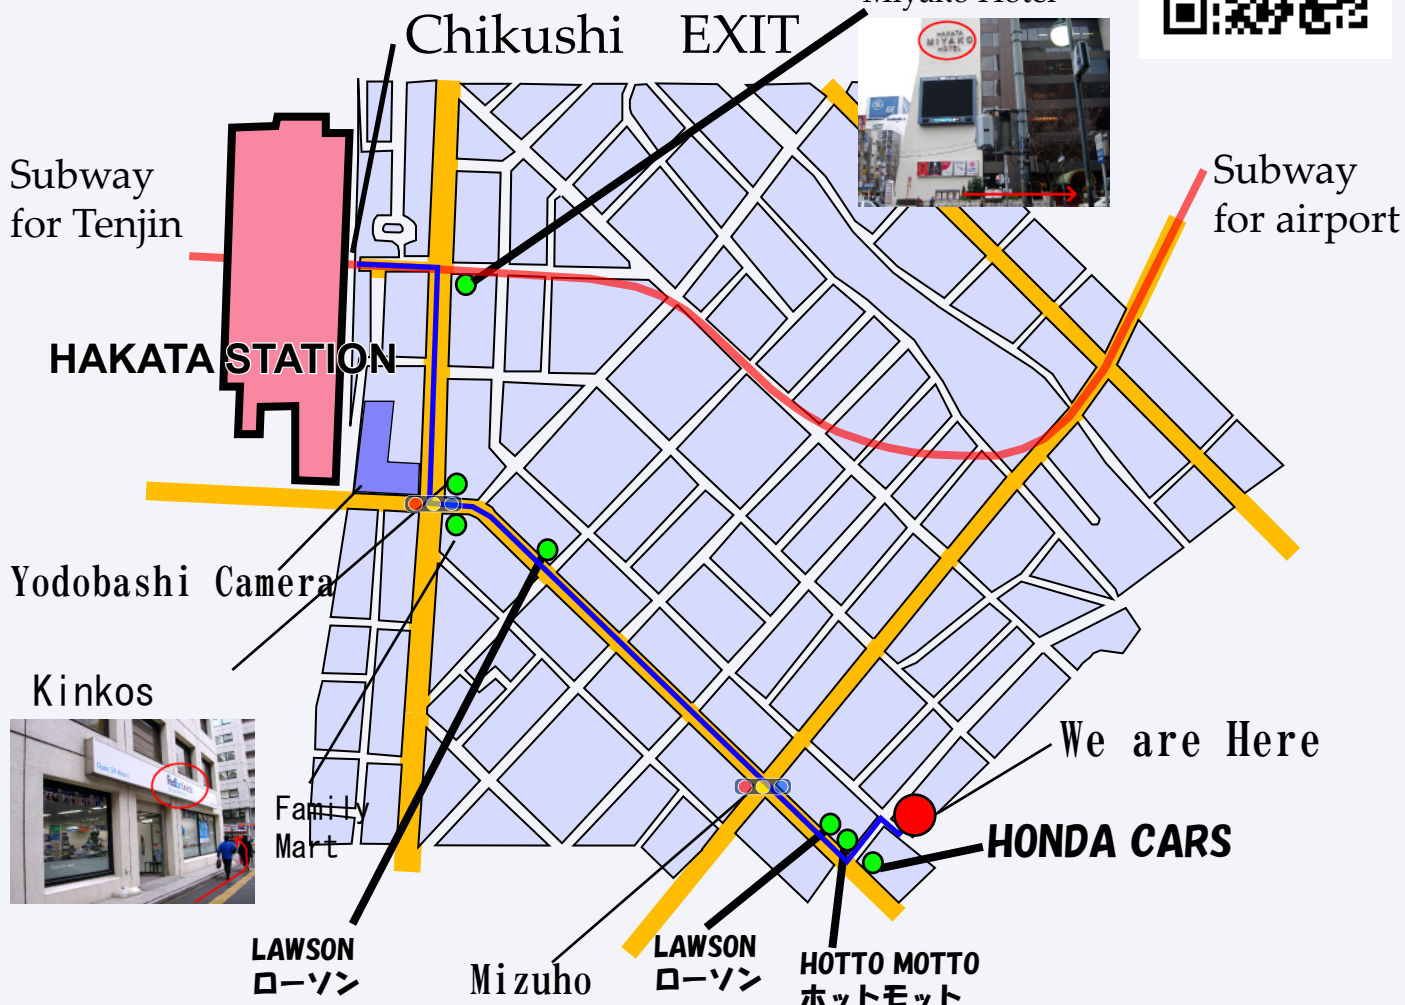

address : 11-34, Hiemachi, Hakata-ku, Fukuoka

TEL : 092-404-6035

福岡市博多区比恵町11-34

筑紫口

Miyako Hotel

Through the Chikushi-Guchi exit, then walk straight to big road called Takeshita Dori, then turn right, walk down to end of Yodobashi Camera, then turn left. The street is Chikushi Dori street. walk on the chikushi dori street about 8 mins. you will see the traffic intersection called 'Mizuho'. Through the intersection, walk 30 seconds, there is LAWSON (actually there are 2 LAWSONs on this street after Kinkos, so please take 2nd LAWSON) on your left hand side. turn left just before HONDA CARS. then turn right. We are there.